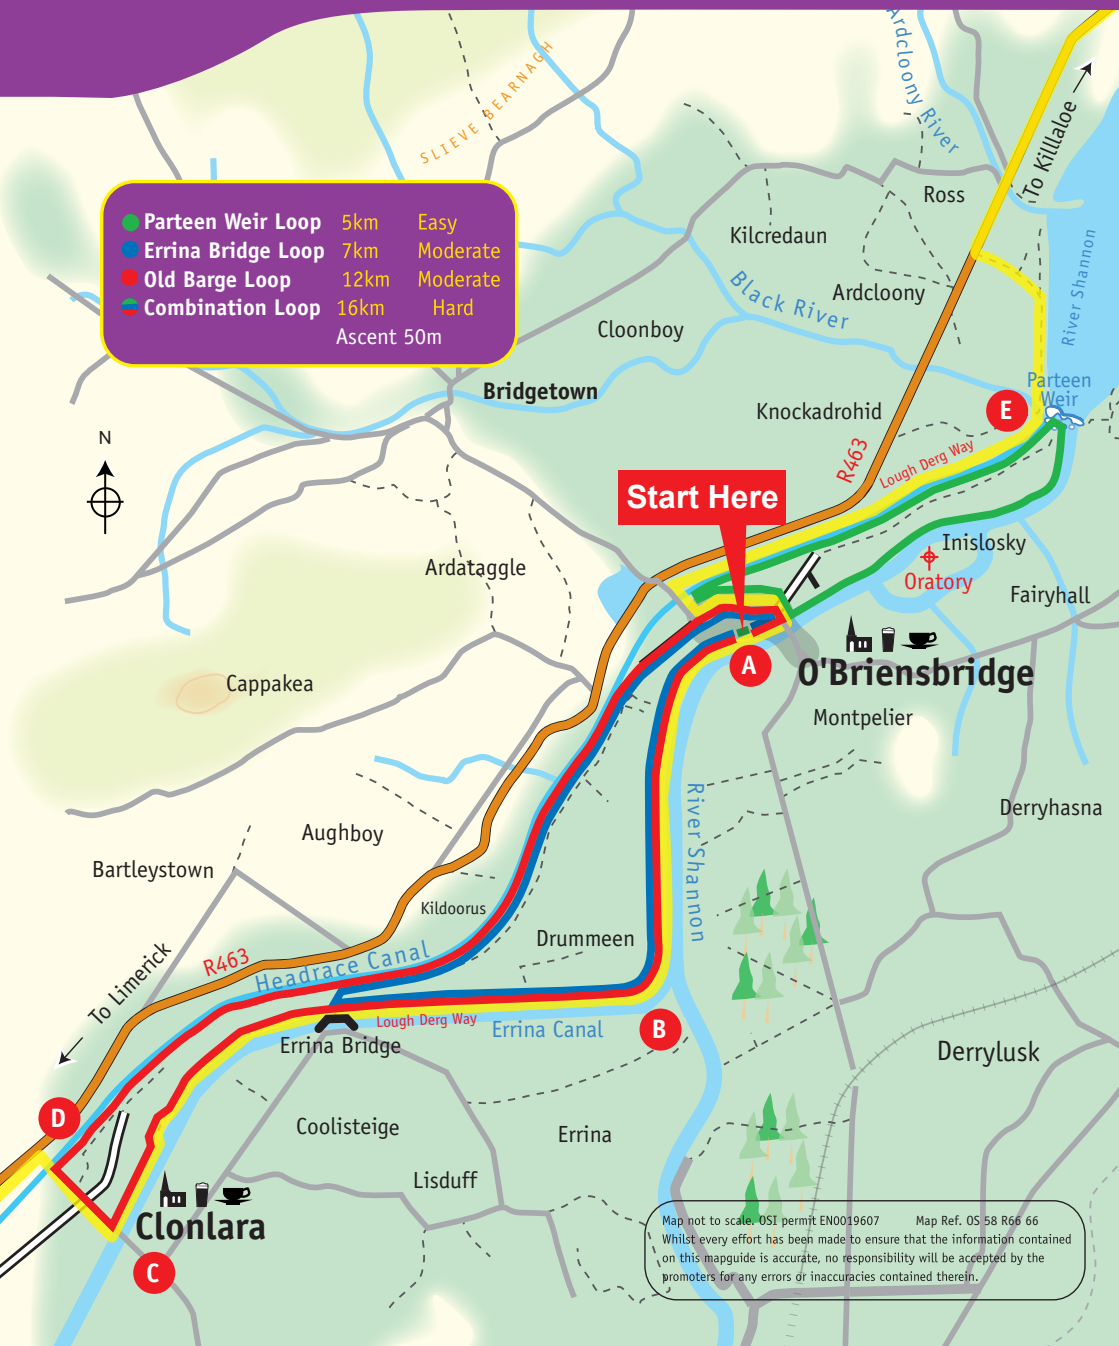

O'Briensbridge Trailhead

O'Briensbridge Loop Walks

● Parteen Weir Loop	5km	Easy
● Errina Bridge Loop	7km	Moderate
● Old Barge Loop	12km	Moderate
● Combination Loop	16km	Hard
Ascent 50m		

Start Here

Map not to scale. OSI permit EN0019607 Map Ref. OS 58 R66 66
Whilst every effort has been made to ensure that the information contained on this mapguide is accurate, no responsibility will be accepted by the promoters for any errors or inaccuracies contained therein.