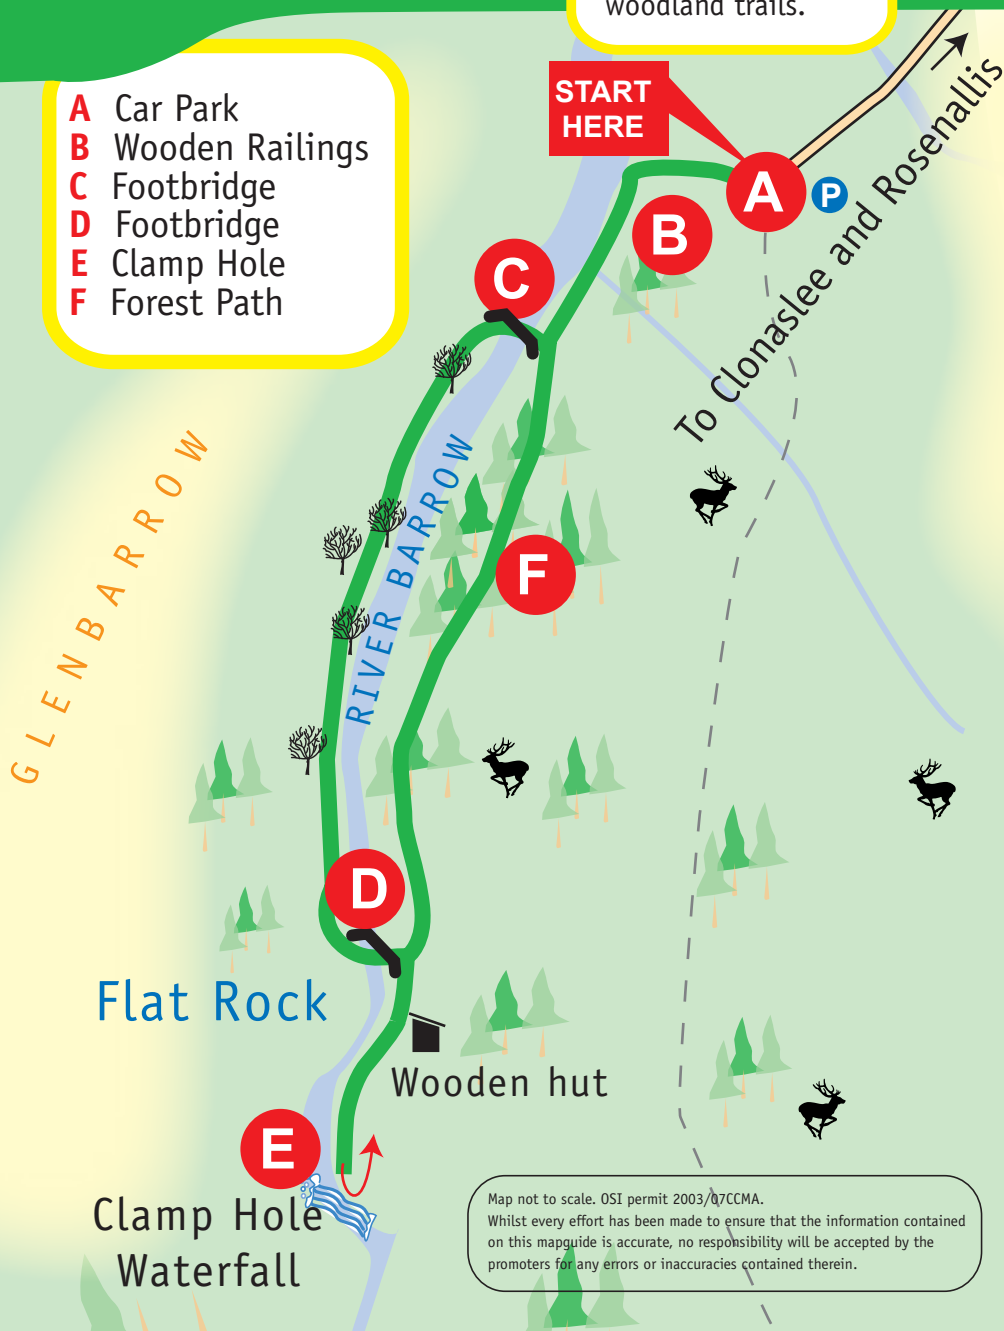

Flat Rock Loop

3km

Easy

Mix of forestry paths, tracks and woodland trails.

- A** Car Park
- B** Wooden Railings
- C** Footbridge
- D** Footbridge
- E** Clamp Hole
- F** Forest Path

**START
HERE**

Flat Rock

Wooden hut

Clamp Hole
Waterfall

Map not to scale. OSI permit 2003/07CCMA.
 Whilst every effort has been made to ensure that the information contained on this mapguide is accurate, no responsibility will be accepted by the promoters for any errors or inaccuracies contained therein.