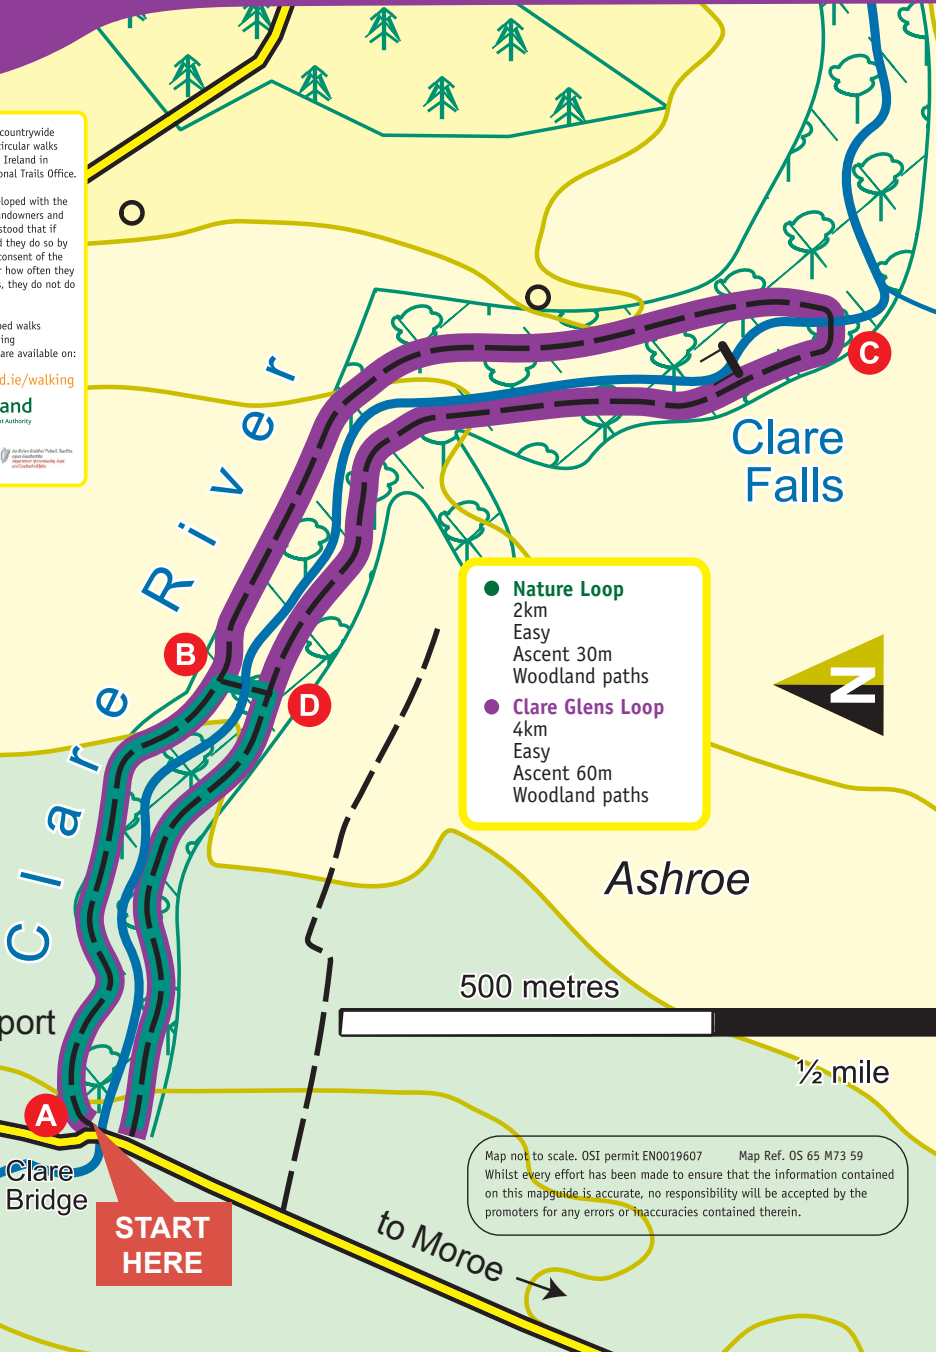

Clare Glens Loop Walks

www.discoverireland.ie/walking

- **Nature Loop**
  2km
  Easy
  Ascent 30m
  Woodland paths
- **Clare Glens Loop**
  4km
  Easy
  Ascent 60m
  Woodland paths

START HERE

Map not to scale. OSI permit EN0019607 Map Ref. OS 65 M73 59
Whilst every effort has been made to ensure that the information contained on this mapguide is accurate, no responsibility will be accepted by the promoters for any errors or inaccuracies contained therein.