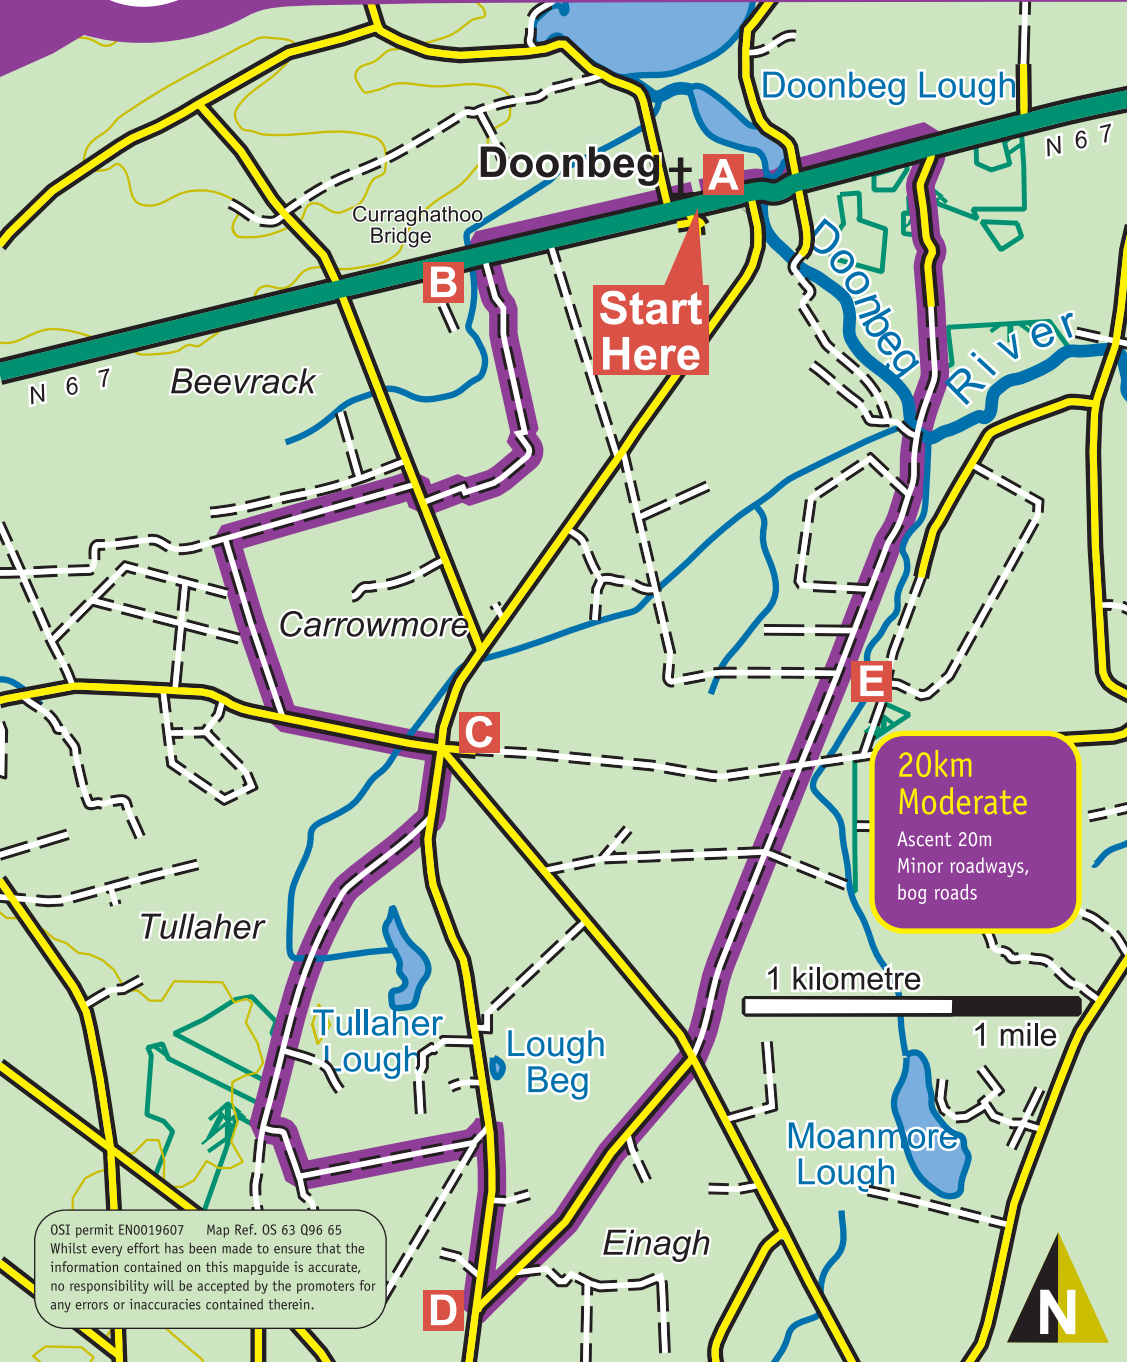

Trailhead 95

Loop 95b

Tullaher Loop

20km
Moderate
Ascent 20m
Minor roadways,
bog roads

OSI permit EN0019607 Map Ref. OS 63 Q96 65
Whilst every effort has been made to ensure that the information contained on this mapguide is accurate, no responsibility will be accepted by the promoters for any errors or inaccuracies contained therein.